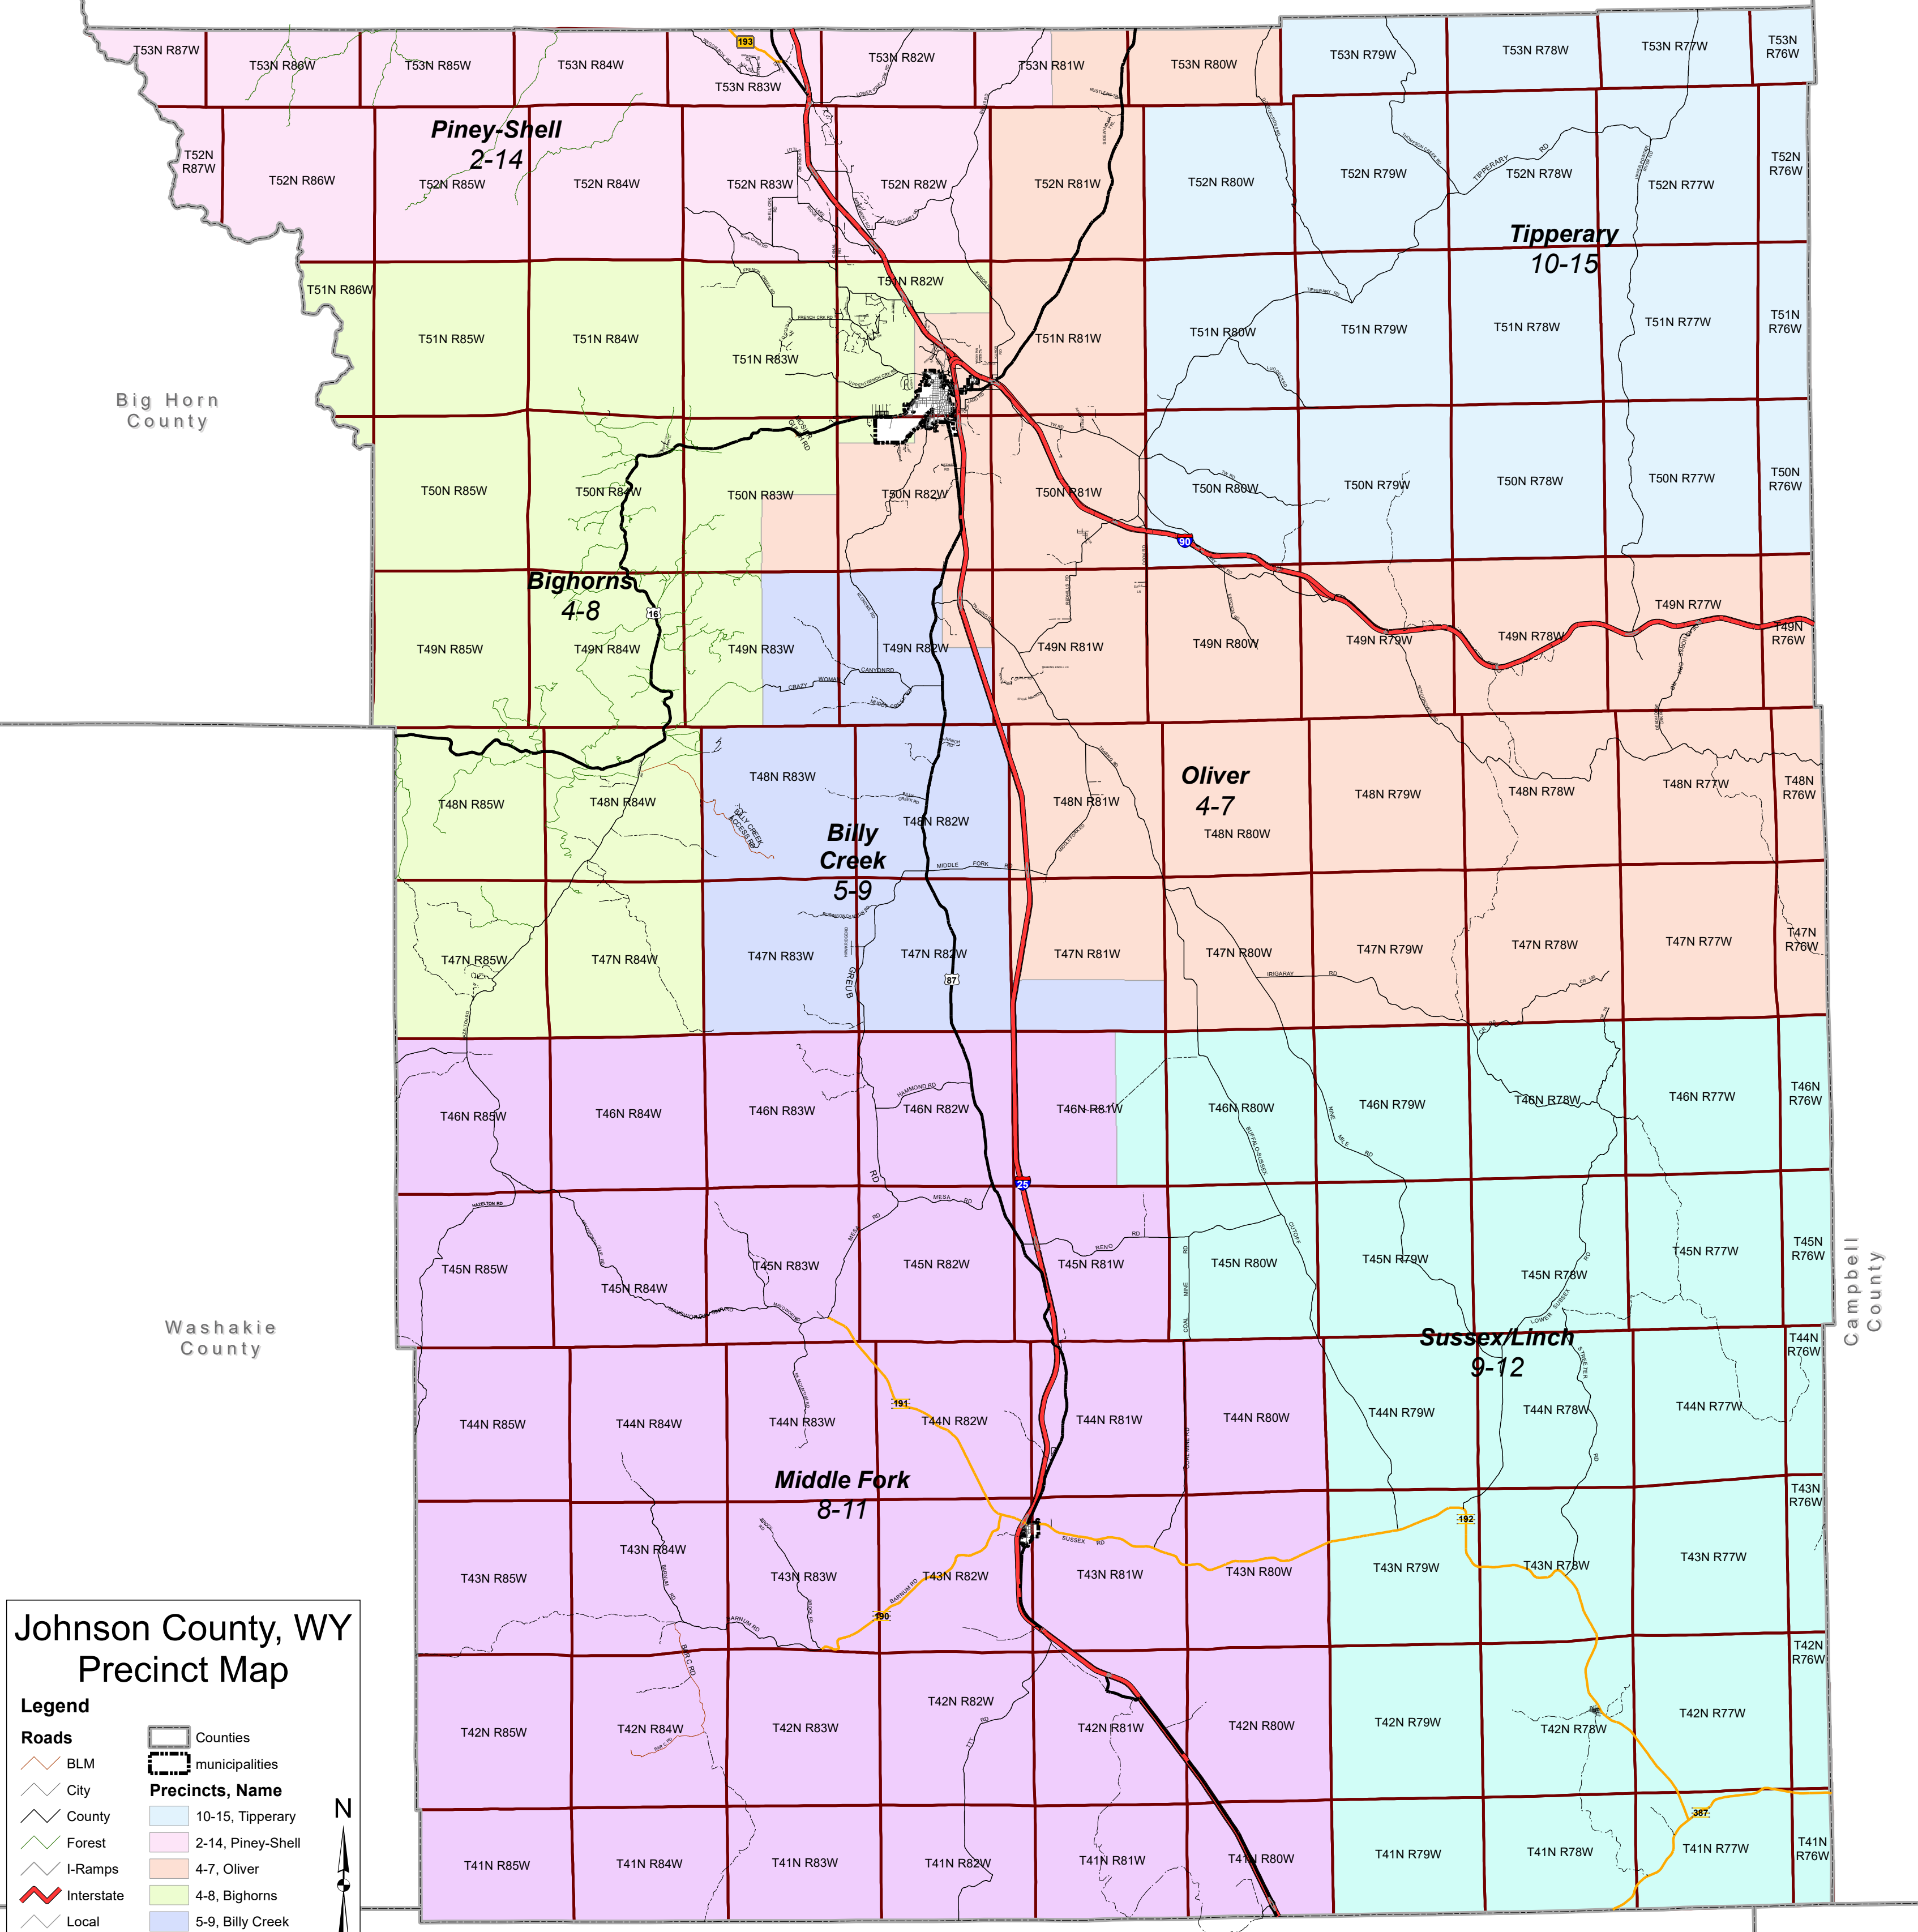

Sheridan County

Big Horn County

Washakie County

Natrona County

Converse County

Campbell County

### Johnson County, WY Precinct Map

**Legend**

**Roads**

- BLM
- City
- County
- Forest
- I-Ramps
- Interstate
- Local
- Other
- Private
- Public
- Public Ded
- State
- US Highway

**Precincts, Name**

- 10-15, Tipperary
- 2-14, Piney-Shell
- 4-7, Oliver
- 4-8, Bighorns
- 5-9, Billy Creek
- 8-11, Middle Fork
- 9-12, Sussex/Linch

Counties

municipalities

1:267,867

Disclaimer: Data is mapped to a Topological scale: 1:24,000. Maybe off +/- 40 feet. Map Produced by Johnson County Planning Department.

Date: 6/26/2018