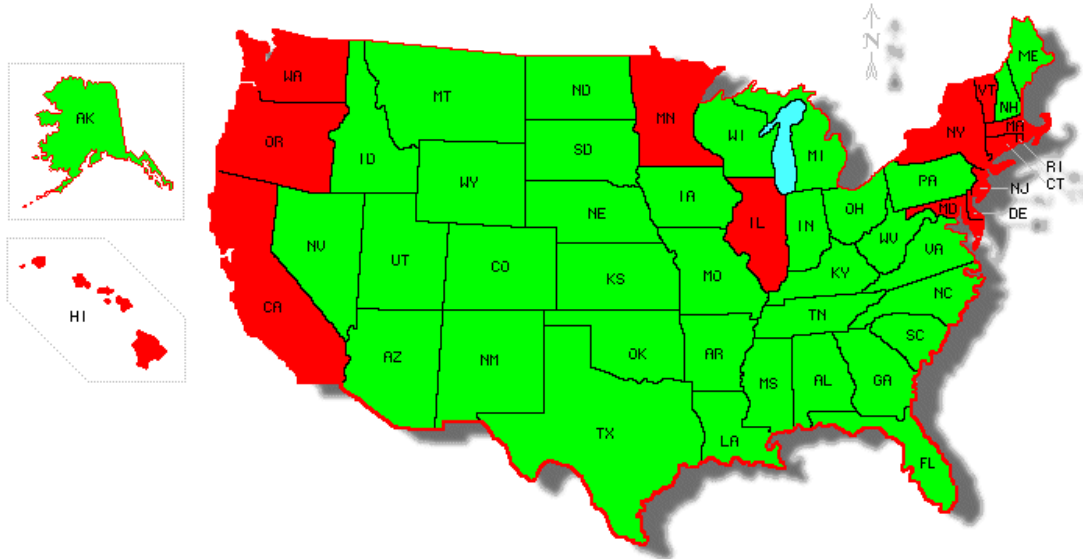

Wyoming Reciprocity Map (GREEN States)

Source: diymaps.net (c)

Wyoming has reciprocity with the following states: Alabama, Alaska, Arizona, Arkansas, Colorado, Florida, Georgia, Idaho, Indiana, Iowa, Kansas, Kentucky, Louisiana, Maine, Michigan, Mississippi, Missouri, Montana, Nebraska, Nevada, New Hampshire, New Mexico, North Carolina, North Dakota, Ohio, Oklahoma, Pennsylvania, South Carolina, South Dakota, Tennessee, Texas, Utah, Virginia, West Virginia and Wisconsin.