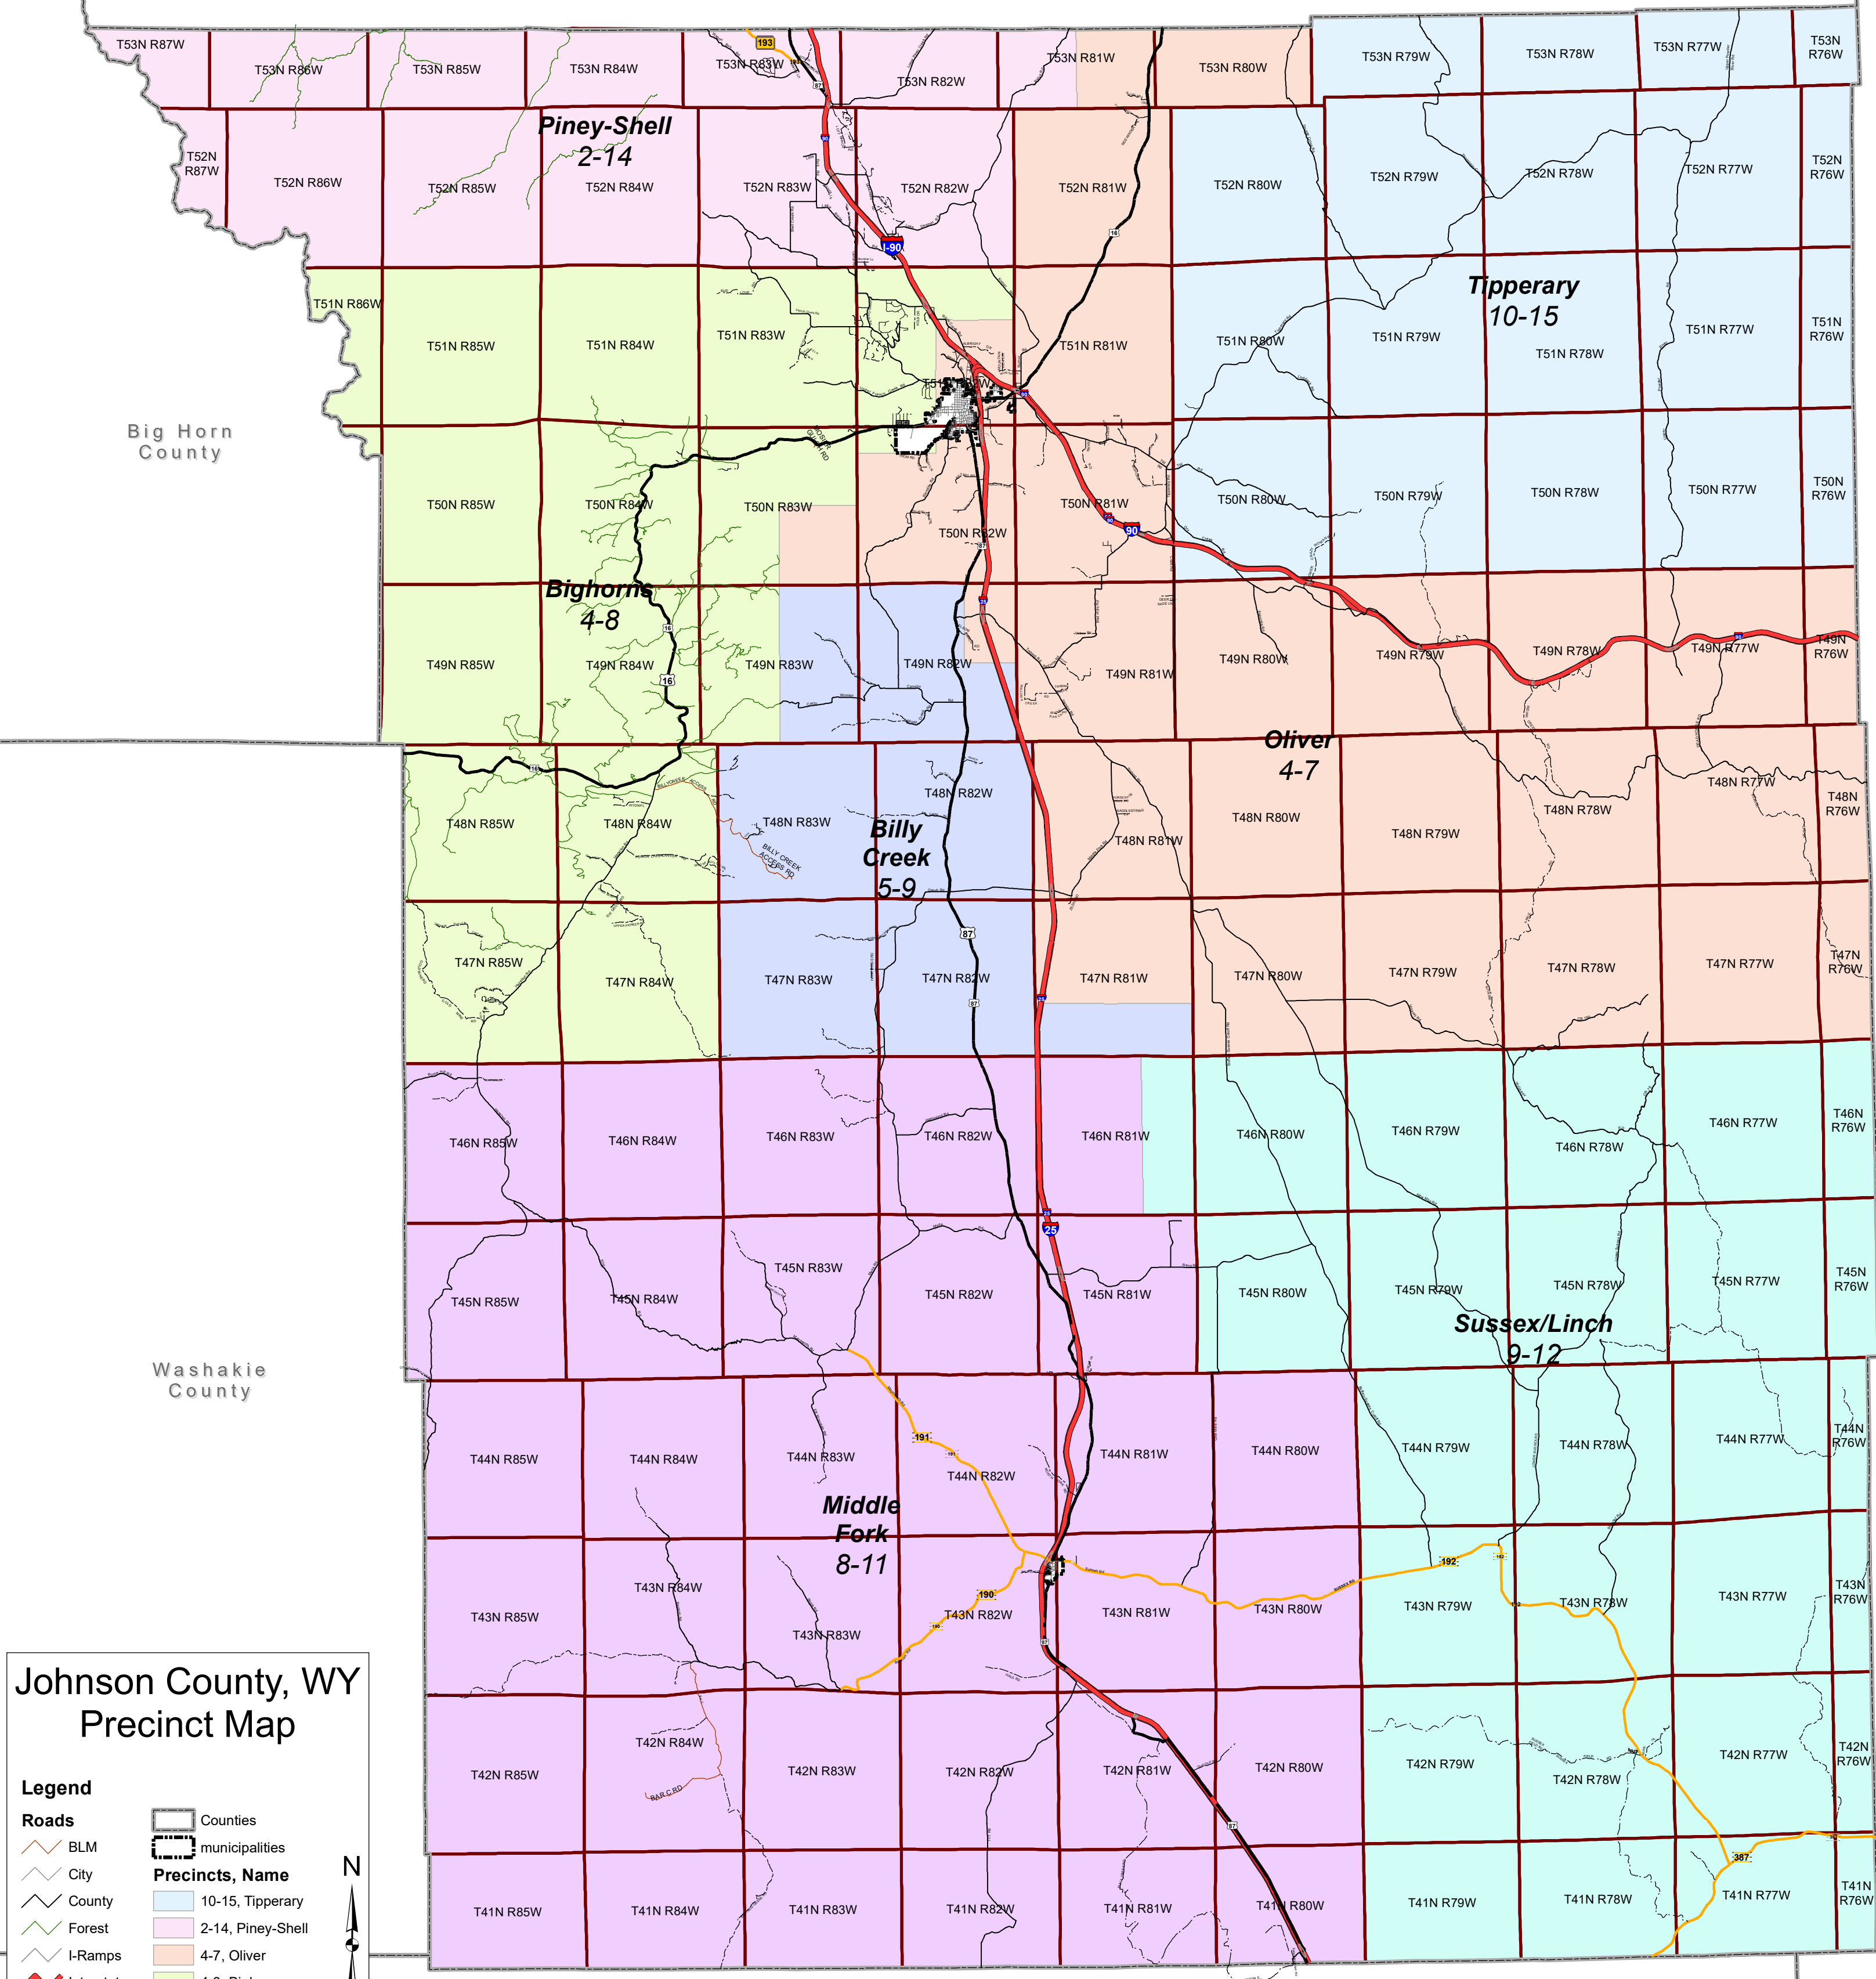

Campbell County

Sheridan County

Big Horn County

Washakie County

Natrona County

Converse County

# Johnson County, WY Precinct Map

- Legend**
- BLM
  - City
  - County
  - Forest
  - I-Ramps
  - Interstate
  - Local
  - Other
  - Private
  - Public Ded
  - State
  - US Highway
- Precincts, Name**
- 10-15, Tipperary
  - 2-14, Piney-Shell
  - 4-7, Oliver
  - 4-8, Bighorns
  - 5-9, Billy Creek
  - 8-11, Middle Fork
  - 9-12, Sussex/Linch
- Counties**
- municipalities

1:267,867

Disclaimer: Data is mapped to a Topological scale: 1:24,000. Maybe off +/- 40 feet. Map Produced by Johnson County Planning Department.

Date: 3/20/2024